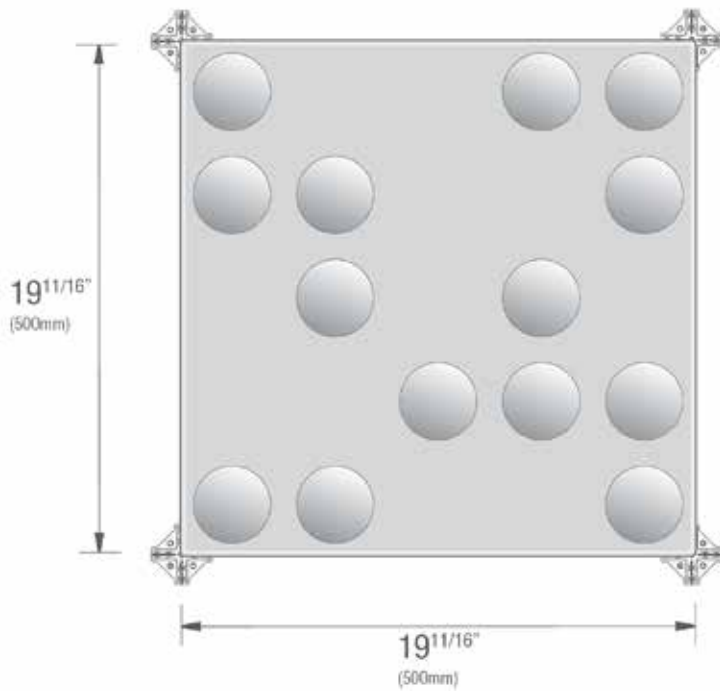

ECOUSTIC® BOND COMPONENTS

Front View