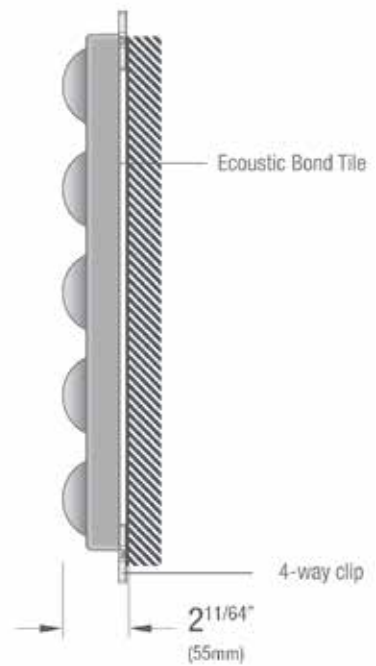

ACOUSTIC NRC without Infill: .65
NRC with Infill: .80

BENEFITS

Lightweight, Easy to Handle + Install: Use the provided template to position the 4-way clips, then simply press the tile into place. The design can be easily extended at a later stage.

UNIKAVAEV.COM
800-237-1625

ecoustic® global leaders
by INSTYLE in acoustic products

ECOUSTIC® BOND COMPONENTS

Front View

Side View

Screws

Flat-head c/sunk 1" (25mm) 10g
 [2 per 4-way clip]
 Not supplied

ecoustic® Bond Tile