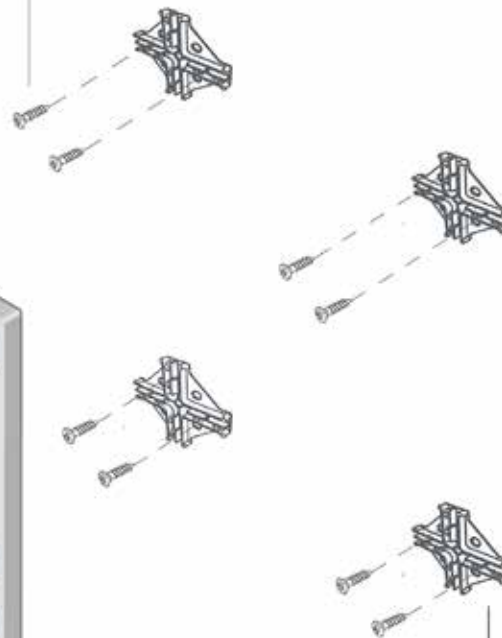

UNIKAVAEV.COM
800-237-1625

ecoustic® global leaders
by INSTYLE in acoustic products

ECOUSTIC® BOND COMPONENTS

Front View

Side View

Screws

Flat-head c/sunk 1" (25mm) 10g
 [2 per 4-way clip]
 Not supplied

ecoustic® Bond Tile