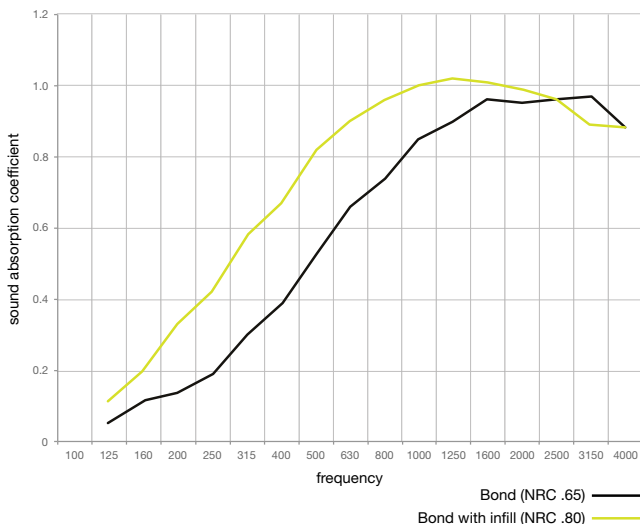

UNIKAVAEV.COM
800-237-1625

ecoustic® global leaders
by INSTYLE in acoustic products