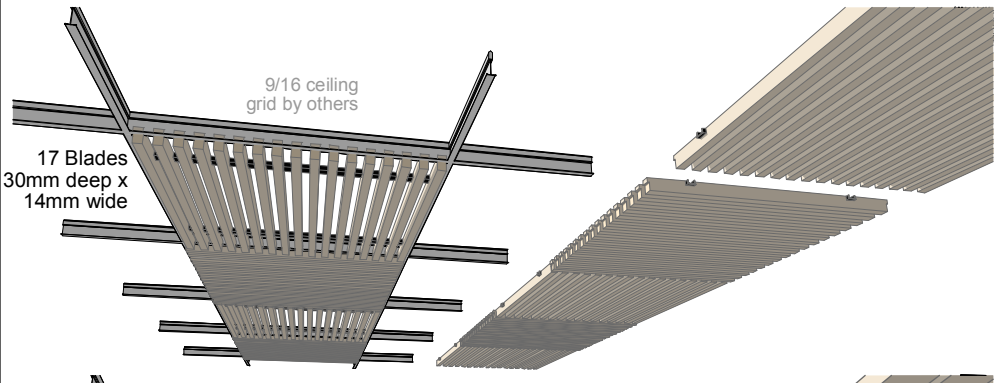

**ecoustic® Timber Ceiling Blade
24" x 24"**

24 x 24 Tiles can be arranged
within ceiling grid in linear or
checkerboard patterns

15/16 Ceiling Grid
Product 3018-14
24" x 24"

15/16 Ceiling Grid
Product 3060-7
24" x 24"

9/16 Ceiling Grid
Product 3018-17
24" x 24"

9/16 Ceiling Grid
Product 3060-8
24" x 24"

9/16 Ceiling Grid
Product 1830-13
24" x 24"

**ecoustic® Timber Ceiling Blade
24" x 48"**

15/16 Ceiling Grid
Product 3018-14
24" x 48"

15/16 Ceiling Grid
Product 3060-7
24" x 48"

9/16 Ceiling Grid
Product 3018-17
24" x 48"

9/16 Ceiling Grid
Product 3060-8
24" x 48"

9/16 Ceiling Grid
Product 1830-13
24" x 48"