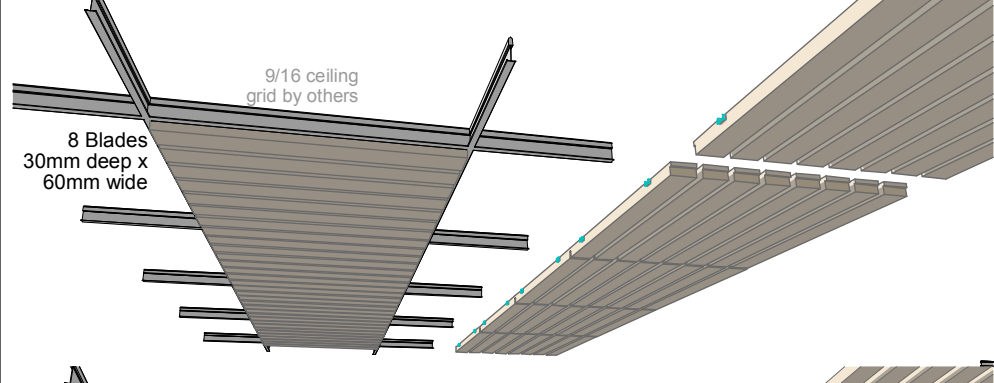

**ecoustic® Timber Ceiling Blade
24" x 24"**

24 x 24 Tiles can be arranged
within ceiling grid in linear or
checkerboard patterns

15/16 Ceiling Grid
Product 3018-14
24" x 24"

15/16 Ceiling Grid
Product 3060-7
24" x 24"

9/16 Ceiling Grid
Product 3018-17
24" x 24"

9/16 Ceiling Grid
Product 3060-8
24" x 24"

9/16 Ceiling Grid
Product 1830-13
24" x 24"

**ecoustic® Timber Ceiling Blade
24" x 48"**

15/16 Ceiling Grid
Product 3018-14
24" x 48"

15/16 Ceiling Grid
Product 3060-7
24" x 48"

9/16 Ceiling Grid
Product 3018-17
24" x 48"

9/16 Ceiling Grid
Product 3060-8
24" x 48"

9/16 Ceiling Grid
Product 1830-13
24" x 48"