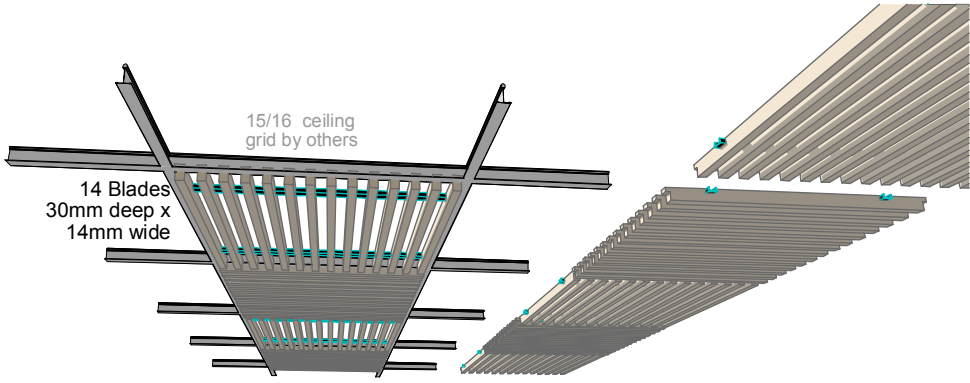

**ecoustic® Timber Ceiling Blade
24" x 24"**

24 x 24 Tiles can be arranged
within ceiling grid in linear or
checkerboard patterns

15/16 Ceiling Grid
Product 3018-14
24" x 24"

15/16 Ceiling Grid
Product 3060-7
24" x 24"

9/16 Ceiling Grid
Product 3018-17
24" x 24"

9/16 Ceiling Grid
Product 3060-8
24" x 24"

9/16 Ceiling Grid
Product 1830-13
24" x 24"

**ecoustic® Timber Ceiling Blade
24" x 48"**

15/16 Ceiling Grid
Product 3018-14
24" x 48"

15/16 Ceiling Grid
Product 3060-7
24" x 48"

9/16 Ceiling Grid
Product 3018-17
24" x 48"

9/16 Ceiling Grid
Product 3060-8
24" x 48"

9/16 Ceiling Grid
Product 1830-13
24" x 48"