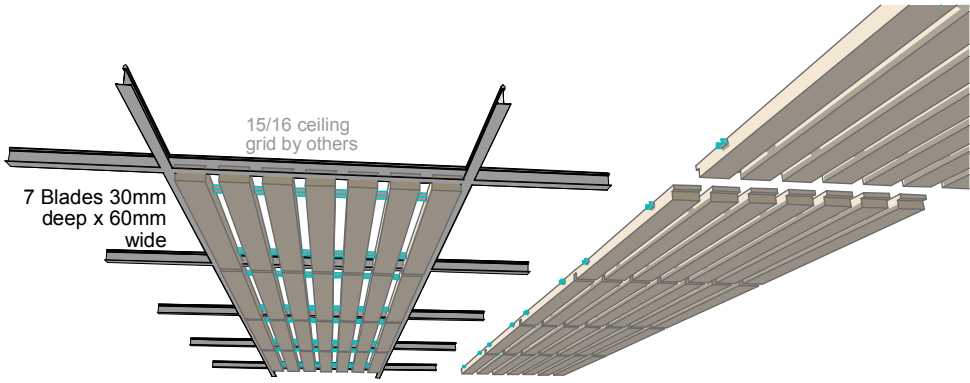

**ecoustic® Timber Ceiling Blade
24" x 24"**

24 x 24 Tiles can be arranged
within ceiling grid in linear or
checkerboard patterns

15/16 Ceiling Grid
Product 3018-14
24" x 24"

15/16 Ceiling Grid
Product 3060-7
24" x 24"

9/16 Ceiling Grid
Product 3018-17
24" x 24"

9/16 Ceiling Grid
Product 3060-8
24" x 24"

9/16 Ceiling Grid
Product 1830-13
24" x 24"

**ecoustic® Timber Ceiling Blade
24" x 48"**

15/16 Ceiling Grid
Product 3018-14
24" x 48"

15/16 Ceiling Grid
Product 3060-7
24" x 48"

9/16 Ceiling Grid
Product 3018-17
24" x 48"

9/16 Ceiling Grid
Product 3060-8
24" x 48"

9/16 Ceiling Grid
Product 1830-13
24" x 48"