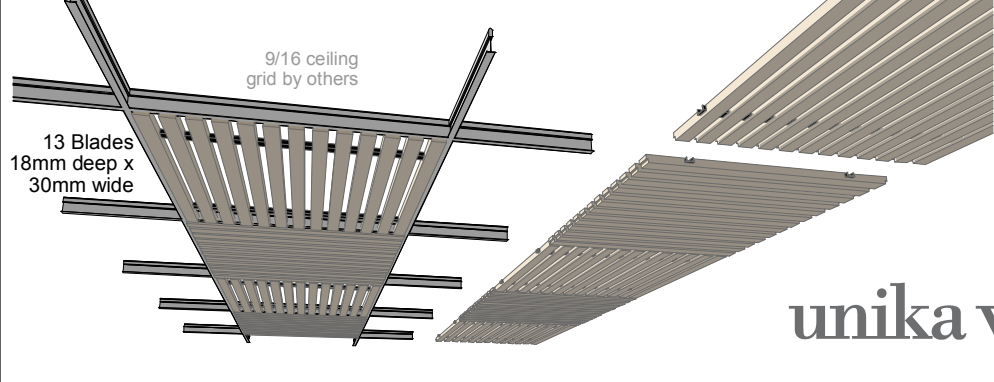

**ecoustic® Timber Ceiling Blade
24" x 24"**

24 x 24 Tiles can be arranged
within ceiling grid in linear or
checkerboard patterns

15/16 Ceiling Grid
Product 3018-14
24" x 24"

15/16 Ceiling Grid
Product 3060-7
24" x 24"

9/16 Ceiling Grid
Product 3018-17
24" x 24"

9/16 Ceiling Grid
Product 3060-8
24" x 24"

9/16 Ceiling Grid
Product 1830-13
24" x 24"

**ecoustic® Timber Ceiling Blade
24" x 48"**

15/16 Ceiling Grid
Product 3018-14
24" x 48"