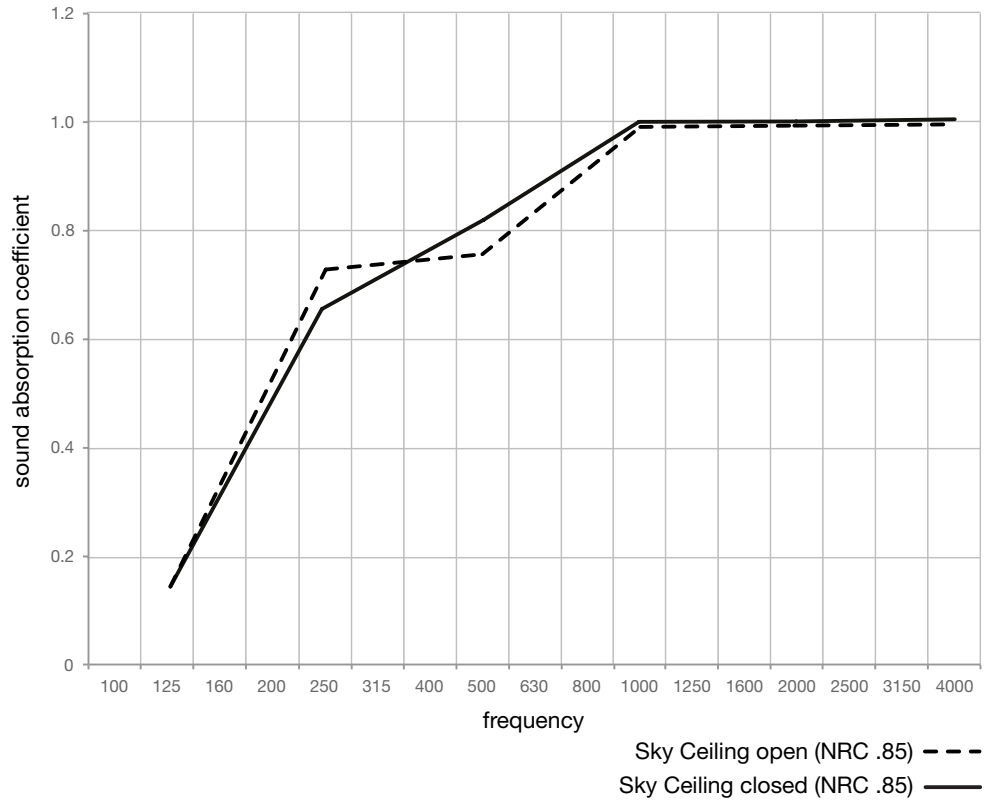

SKY CEILING

CARE

Trevira CS Covering: To preserve the fabric color and appearance of the fabric, Sky should be vacuumed regularly with a soft nozzle.

Polyester Core Stain Removal: Use uncolored paper towel or cloth to soak up as much as possible of the stain. Dried stains should be vacuumed. Moisten the stain lightly with a clean white cotton cloth, lukewarm water and possibly a small amount of pH-neutral detergent. Press a dry cloth or uncolored paper towel against the fabric so that moisture and dirt are absorbed. Repeat moisten and soaking until the stain is gone. Use clean water without detergent at the last moistening. Finish with soaking.