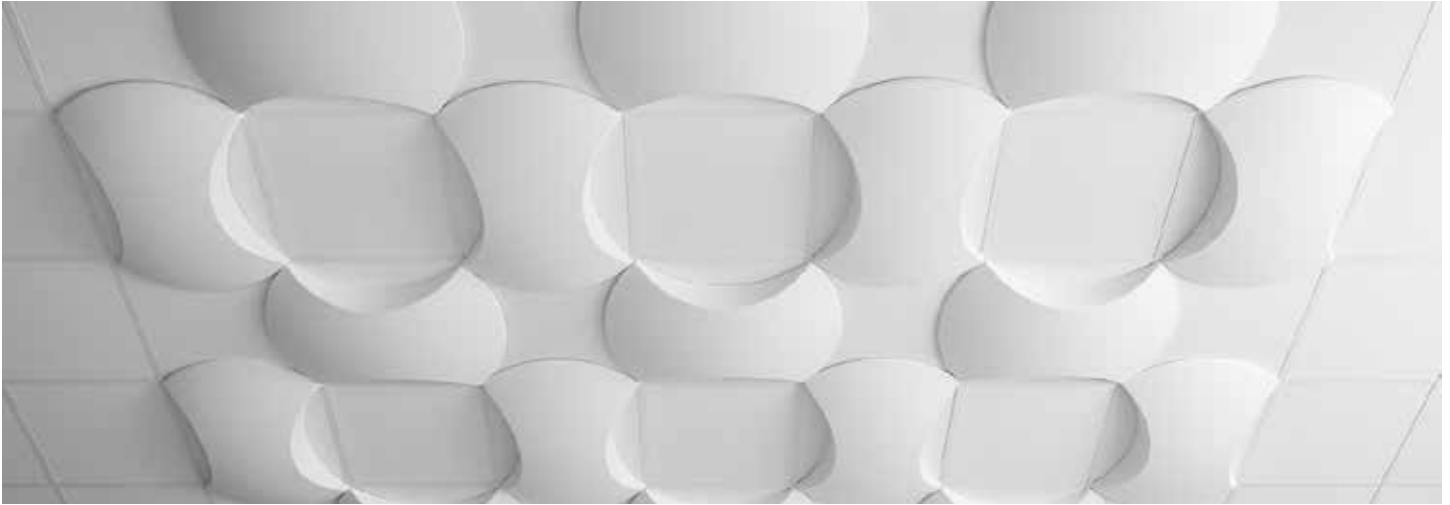

unika vaev
abstracta

SKY CEILING

DESIGNER	Stefan Borselius
CONTENT	Core: 100% Polyester Cover: 100% Trevira CS (Xtreme CS)
THICKNESS	4.7" (120mm)
DIMENSIONS	33.3" x 23.2" (846mm x 591mm)
WEIGHT	2.30 lbs
FLAMMABILITY EN 13501-1	
ACOUSTIC	NRC: 0.85 (see graph on following page)
APPLICATION	Ceiling
DESCRIPTION	Sky is a modular system that weaves convex organic forms into a pattern which visual energy is matched by its capacity to improve a space's soundscape.

BENEFITS

Ease of Installation: Each panel has four embedded magnets placed 23.5" apart in each corner. This allows Sky to attach to 2' x 2' drop-ceiling grids without the need of any hardware.

Improved Sound Absorption: Sky Ceiling is ideal for high frequency absorption and achieves an NRC 0.85 rating when directly fixed to a ceiling grid. Sky Ceiling tiles can be installed in vertical or horizontal arrangements, with either complete coverage or with voids between tiles, due to the tile's form, scale, and a flexible installation system.