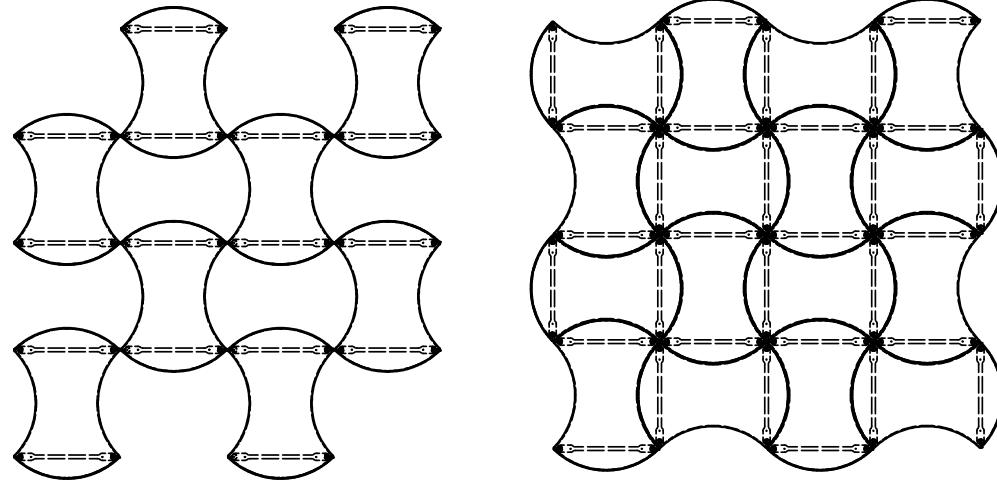

Sky Ceiling Assembly

unika vaev

abstracta

Sky Ceiling

Assembly Instructions

Screws not included.
Use suitable screws for wall/ceiling type.
(2x per bracket)

Bracket (2x per panel)

Sky panel with magnets

Note: the magnets can also be attached to a standard ceiling grid (23.6" x 23.6") without the brackets. Thus brackets should be ordered separately.

unika vaev

abstracta