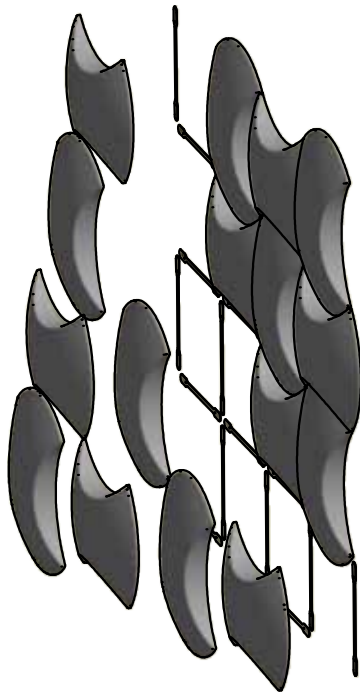

Sky Ceiling Assembly

unika vaev

abstracta

Sky Ceiling

Assembly Instructions

Screws not included.
Use suitable screws for wall/ceiling type.
(2x per bracket)

Bracket (2x per panel)

Sky panel with magnets

Note: the magnets can also be attached to a standard ceiling grid (23.6" x 23.6") without the brackets. Thus brackets should be ordered separately.

unika vaev

abstracta