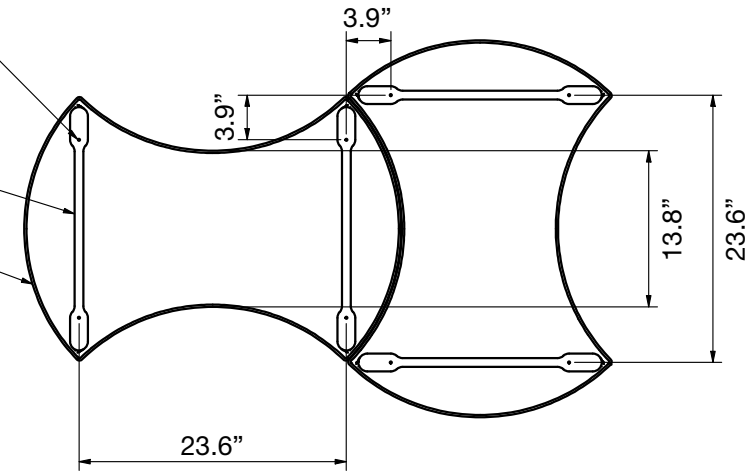

Sky Ceiling Assembly

unika vaev

abstracta

Sky Ceiling

Assembly Instructions

Screws not included.
Use suitable screws for wall/ceiling type.
(2x per bracket)

Bracket (2x per panel)

Sky panel with magnets

Note: the magnets can also be attached to a standard ceiling grid (23.6" x 23.6") without the brackets. Thus brackets should be ordered separately.

unika vaev

abstracta