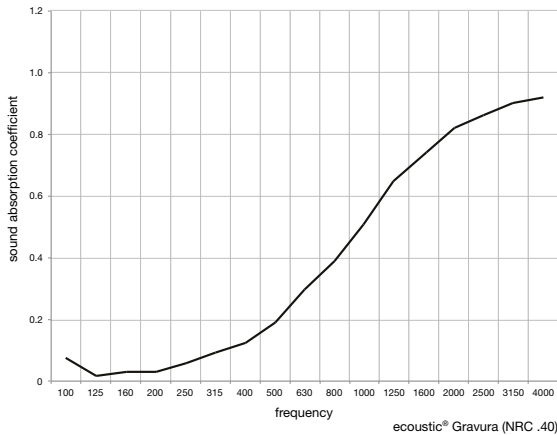

LIGHT GREY

MEDIUM GREY

RED

YELLOW

Patterns shown are not to scale  
Product may vary in color due to the nature of the media  
Please refer to website for current color range

**ecoustic**® global leaders  
by INSTYLE in acoustic  
products

# ECOUSTIC® GRAVURA DECONSTRUCT

<b>CONTENT</b>	100% PET
<b>THICKNESS</b>	0.47" (12mm)
<b>DIMENSIONS</b>	47.9" x 95.8" (1216mm x 2433mm)
<b>WEIGHT</b>	7.9 oz/ft <sup>2</sup> (2400 gsm +/- 10%)
<b>FLAMMABILITY</b>	
ASTM E84	Class A
AS/ISO 9705	Group 1
AS/NZS 1530.3	
<b>ACOUSTIC</b>	NRC 0.40