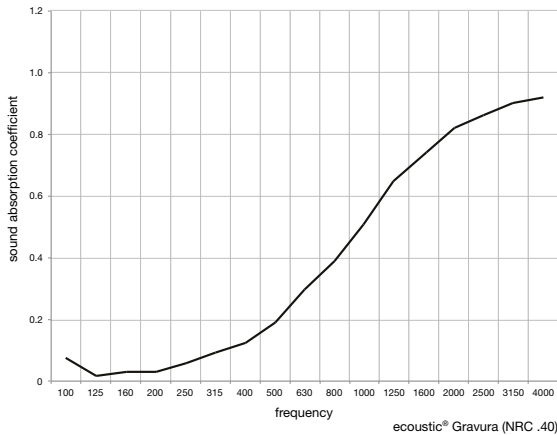

LIGHT BLUE

LIGHT BROWN

LIGHTEST GREY

LIGHT GREY

MEDIUM GREY

RED

YELLOW

Patterns shown are not to scale
Product may vary in color due to the nature of the media
Please refer to website for current color range

ecoustic® global leaders
by INSTYLE in acoustic
products

ECOUSTIC® GRAVURA INFINITY

CONTENT	100% PET
THICKNESS	0.47" (12mm)
DIMENSIONS	47.9" x 95.8" (1216mm x 2433mm)
WEIGHT	7.9 oz/ft ² (2400 gsm +/- 10%)
FLAMMABILITY	
ASTM E84	Class A
AS/ISO 9705	Group 1
AS/NZS 1530.3	
ACOUSTIC	NRC 0.40