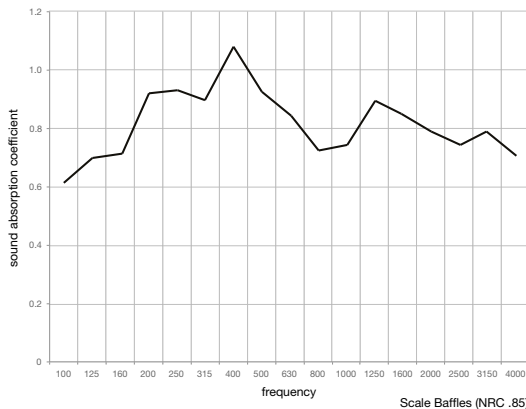

CONTENT	100% PET
THICKNESS	0.47" (12mm)
DIMENSIONS	Small: 96" x 46" (assembled) Fins: 2x 6.5" width (depth) x 46" Length 2x 8.5" width (depth) x 46" Length 2x 10.5" width (depth) x 46" Length 2x 12.5" width (depth) x 46" Length 2x 14.5" width (depth) x 46" Length Large: 96" x 96" (assembled) Fins: 2x 8.5" width (depth) x 96" Length 2x 11" width (depth) x 96" Length 2x 13.5" width (depth) x 96" Length 2x 16" width (depth) x 96" Length 2x 18.5" width (depth) x 96" Length

FLAMMABILITY	Class A
ASTM E84	
AS/NZS 1530.3	
CAN ULC S102	

APPLICATION	Ceiling

ACOUSTIC	NRC: .85