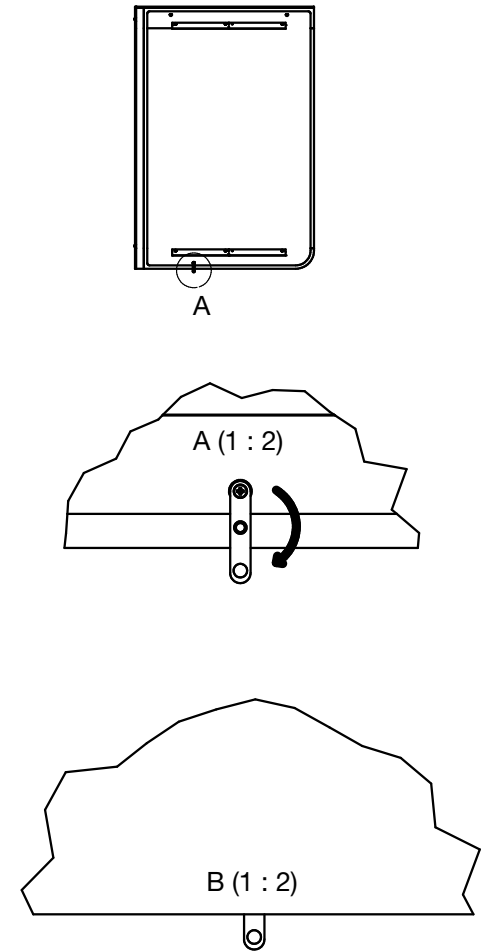

Domo Wall Booth Assembly

→
3.3 DREAM

unika vaev
abstracta

Domo Wall Booth

Assembly Instructions
(Both left & right versions)

Wall Booth (1x)

Wall Bracket (2x)

Important: Use suitable screw for the wall type.
(Screws not included)

Important: Always use the bracket to fix the product to the wall.
Use suitable screws for wall type. (Screws not included)