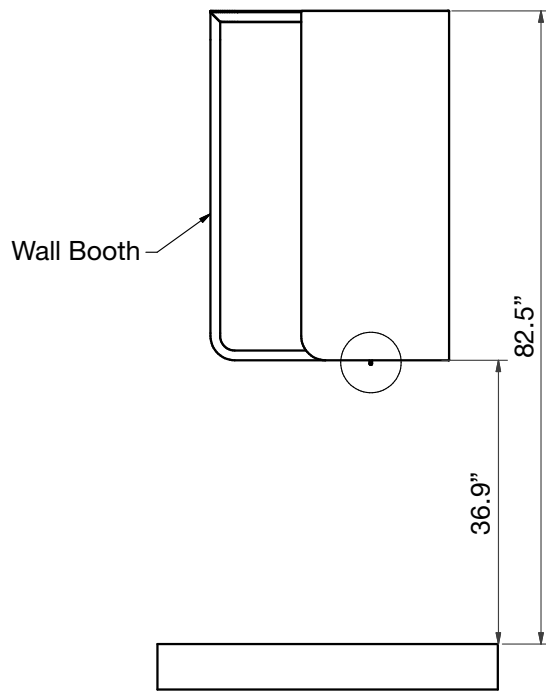

Domo Wall Booth Assembly

→
3.3 DREAM

unika vaev
abstracta

Domo Wall Booth

Assembly Instructions
(Both left & right versions)

Wall Booth (1x)

Wall Bracket (2x)

Important: Use suitable screw for the wall type.
(Screws not included)

Important: Always use the bracket to fix the product to the wall.
Use suitable screws for wall type. (Screws not included)