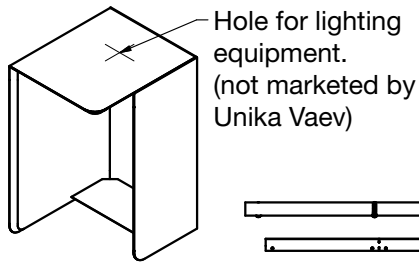

Domo Wall Booth Assembly

→
3.3 DREAM

unika vaev
abstracta

Domo Wall Booth

Assembly Instructions
(Both left & right versions)

Wall Booth (1x)

Wall Bracket (2x)

Important: Use suitable screw for the wall type.
(Screws not included)