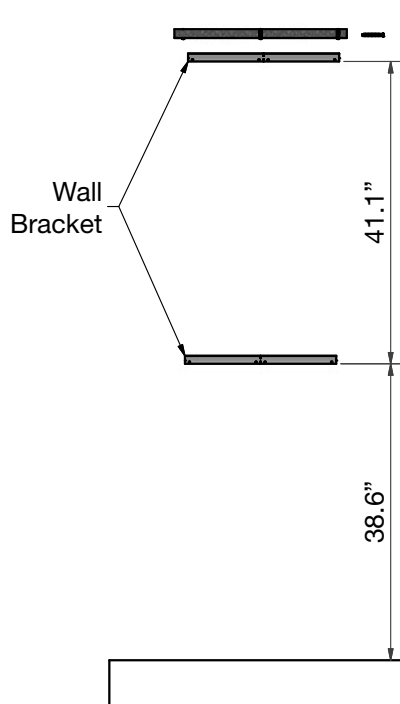

Domo Wall Booth Assembly

→
3.3 DREAM

unika vaev
abstracta

Domo Wall Booth

Assembly Instructions
(Both left & right versions)

Wall Booth (1x)

Wall Bracket (2x)

Important: Use suitable screw for the wall type.
(Screws not included)