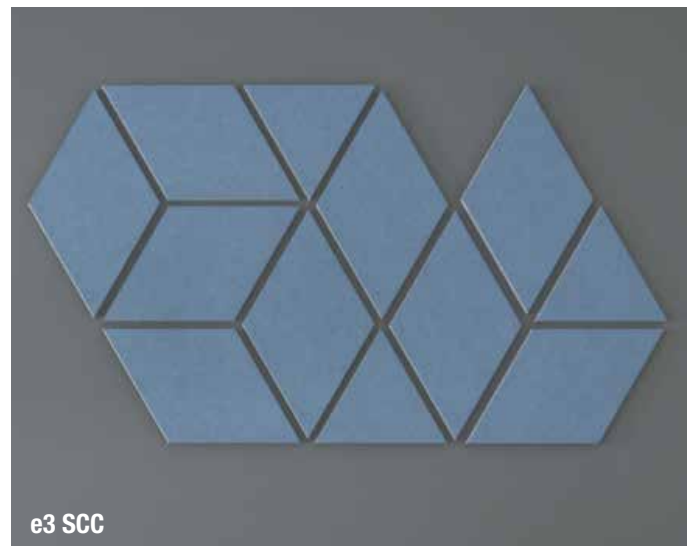

DESIGN STUDIO TILE COLLECTION

PRODUCT Design Studio Tile Collection

DESIGNER Unika Vaev Design Studio

CONTENT 100% PET

DIMENSIONS Please refer to previous pages