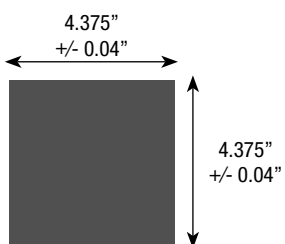

LIGHTEST GREY

LIGHT GREY

MEDIUM GREY

RED

YELLOW

# DESIGN STUDIO TILE SHAPES & SIZES

BRICK (small + large square)

BRICK (rectangle)