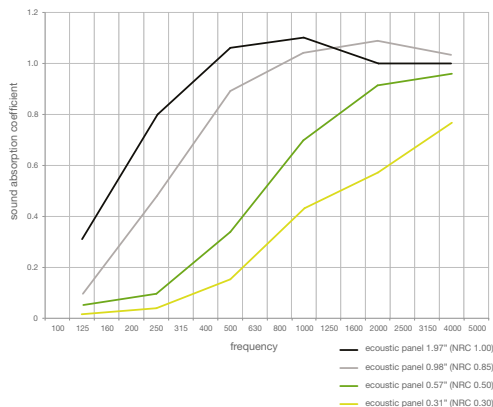

FLAMMABILITY

ASTM E84 CLASS A
 AS/NZS 1530.3
 AS/ISO 9705
 GB 8624

APPLICATION

Screen, Wall & Ceiling Panel

ACOUSTIC

NRC: 0.30 - 1.00 Depending on panel thickness

BENEFITS

Improved Pinability: ecoustic® Panel + Screen features an improved pinability compared to similar panel products.