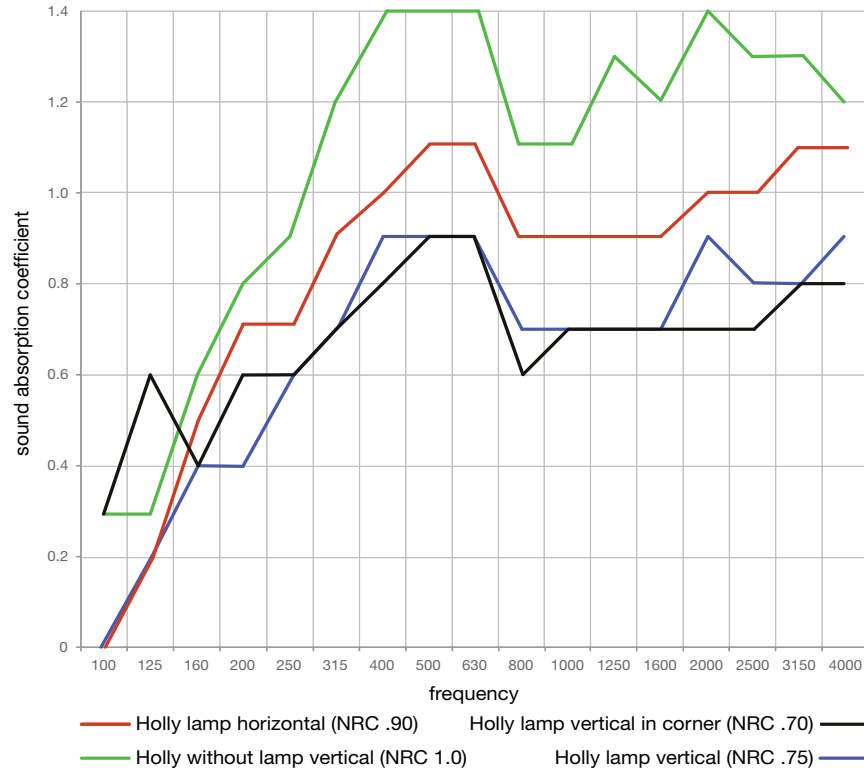

HOLLY ACOUSTIC

1/3 Octave band frequency (Hz)	Horizontal with lamps center room	Horizontal without lamps center room	Vertical with lamps in corner of room	Vertical with lamps center room
100	-0.1	0.3	0.3	-0.1
125	0.2	0.3	0.6	0.2
160	0.5	0.6	0.4	0.4
200	0.7	0.8	0.6	0.4
250	0.7	0.9	0.6	0.6
315	0.9	1.2	0.7	0.7
400	1.0	1.5	0.8	0.9
500	1.1	1.4	0.9	0.9
630	1.1	1.4	0.9	0.9
800	0.9	1.1	0.6	0.7
1000	0.9	1.1	0.7	0.7
1250	0.9	1.3	0.7	0.7
1600	0.9	1.2	0.7	0.7
2000	1.0	1.4	0.7	0.9
2500	1.0	1.3	0.7	0.8
3150	1.1	1.3	0.8	0.8
4000	1.1	1.2	0.8	0.9
5000	1.0	1.1	0.9	0.8
NRC	0.90	1.0	0.70	0.75

unika vaev
abstracta