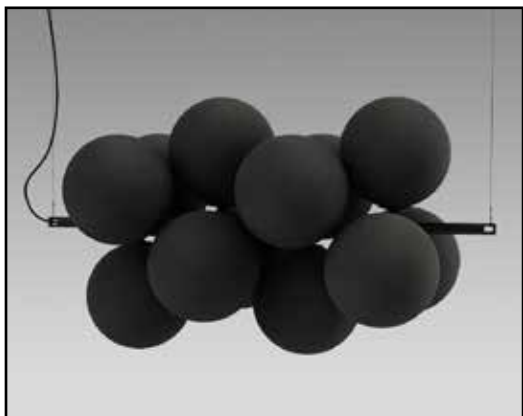

unika vaev

abstracta

HOLLY ORIENTATIONS, LIGHTING, & DIMENSIONS

Holly absorber - horizontal

- 12 sound-absorbing globes (Ø 9.8" each)
- Assembled unit - 41.4" x 23" x 21.25"

Holly absorber - vertical

- 10 sound-absorbing globes (Ø 9.8" each)
- Assembled unit - 21.25" x 40" x 23"

HOLLY

| | |
|----------------------------------|---------------------------------------------------------------------------------------------------------------------------------------------------------------------------------------------------------------------------------------------------------------------------------------------------------------------------------------------------------------------------------------|
| DESIGNERS | Runa Klock & Hallgeir Homstvedt |
| CONTENT | |
| Absorbers | 100% Soundfelt REC (recycled fabric) |
| Covering | 100% Polyester |
| Light Globe | 100% Opal glass |
| DIMENSIONS | Formations vary depending on orientation, see previous page for full details. Each globe has a diameter of 9.8" |
| WEIGHTS | |
| Vertical with LED light | 24.7 lbs |
| Vertical no light | 21.2 lbs |
| Horizontal with LED light | 27.8 lbs |
| Horizontal no light | 24 lbs |
| FLAMMABILITY | Please inquire |
| ACOUSTIC | NRC: 0.70 - 1.0 Depending on orientation and location. Please refer to graph on following page. |
| APPLICATION | Ceiling |
| DESCRIPTION | Holly acoustic lighting is sculptural and enigmatic. It plays with the contrasts between light, reflection, and shadows. Holly is available in two versions: a vertical one suitable for lobbies & other high-ceiling spaces, as well as in corners for increased acoustic effect; and a horizontal one that can be suspended over large tables in restaurants, bars, and workspaces. |